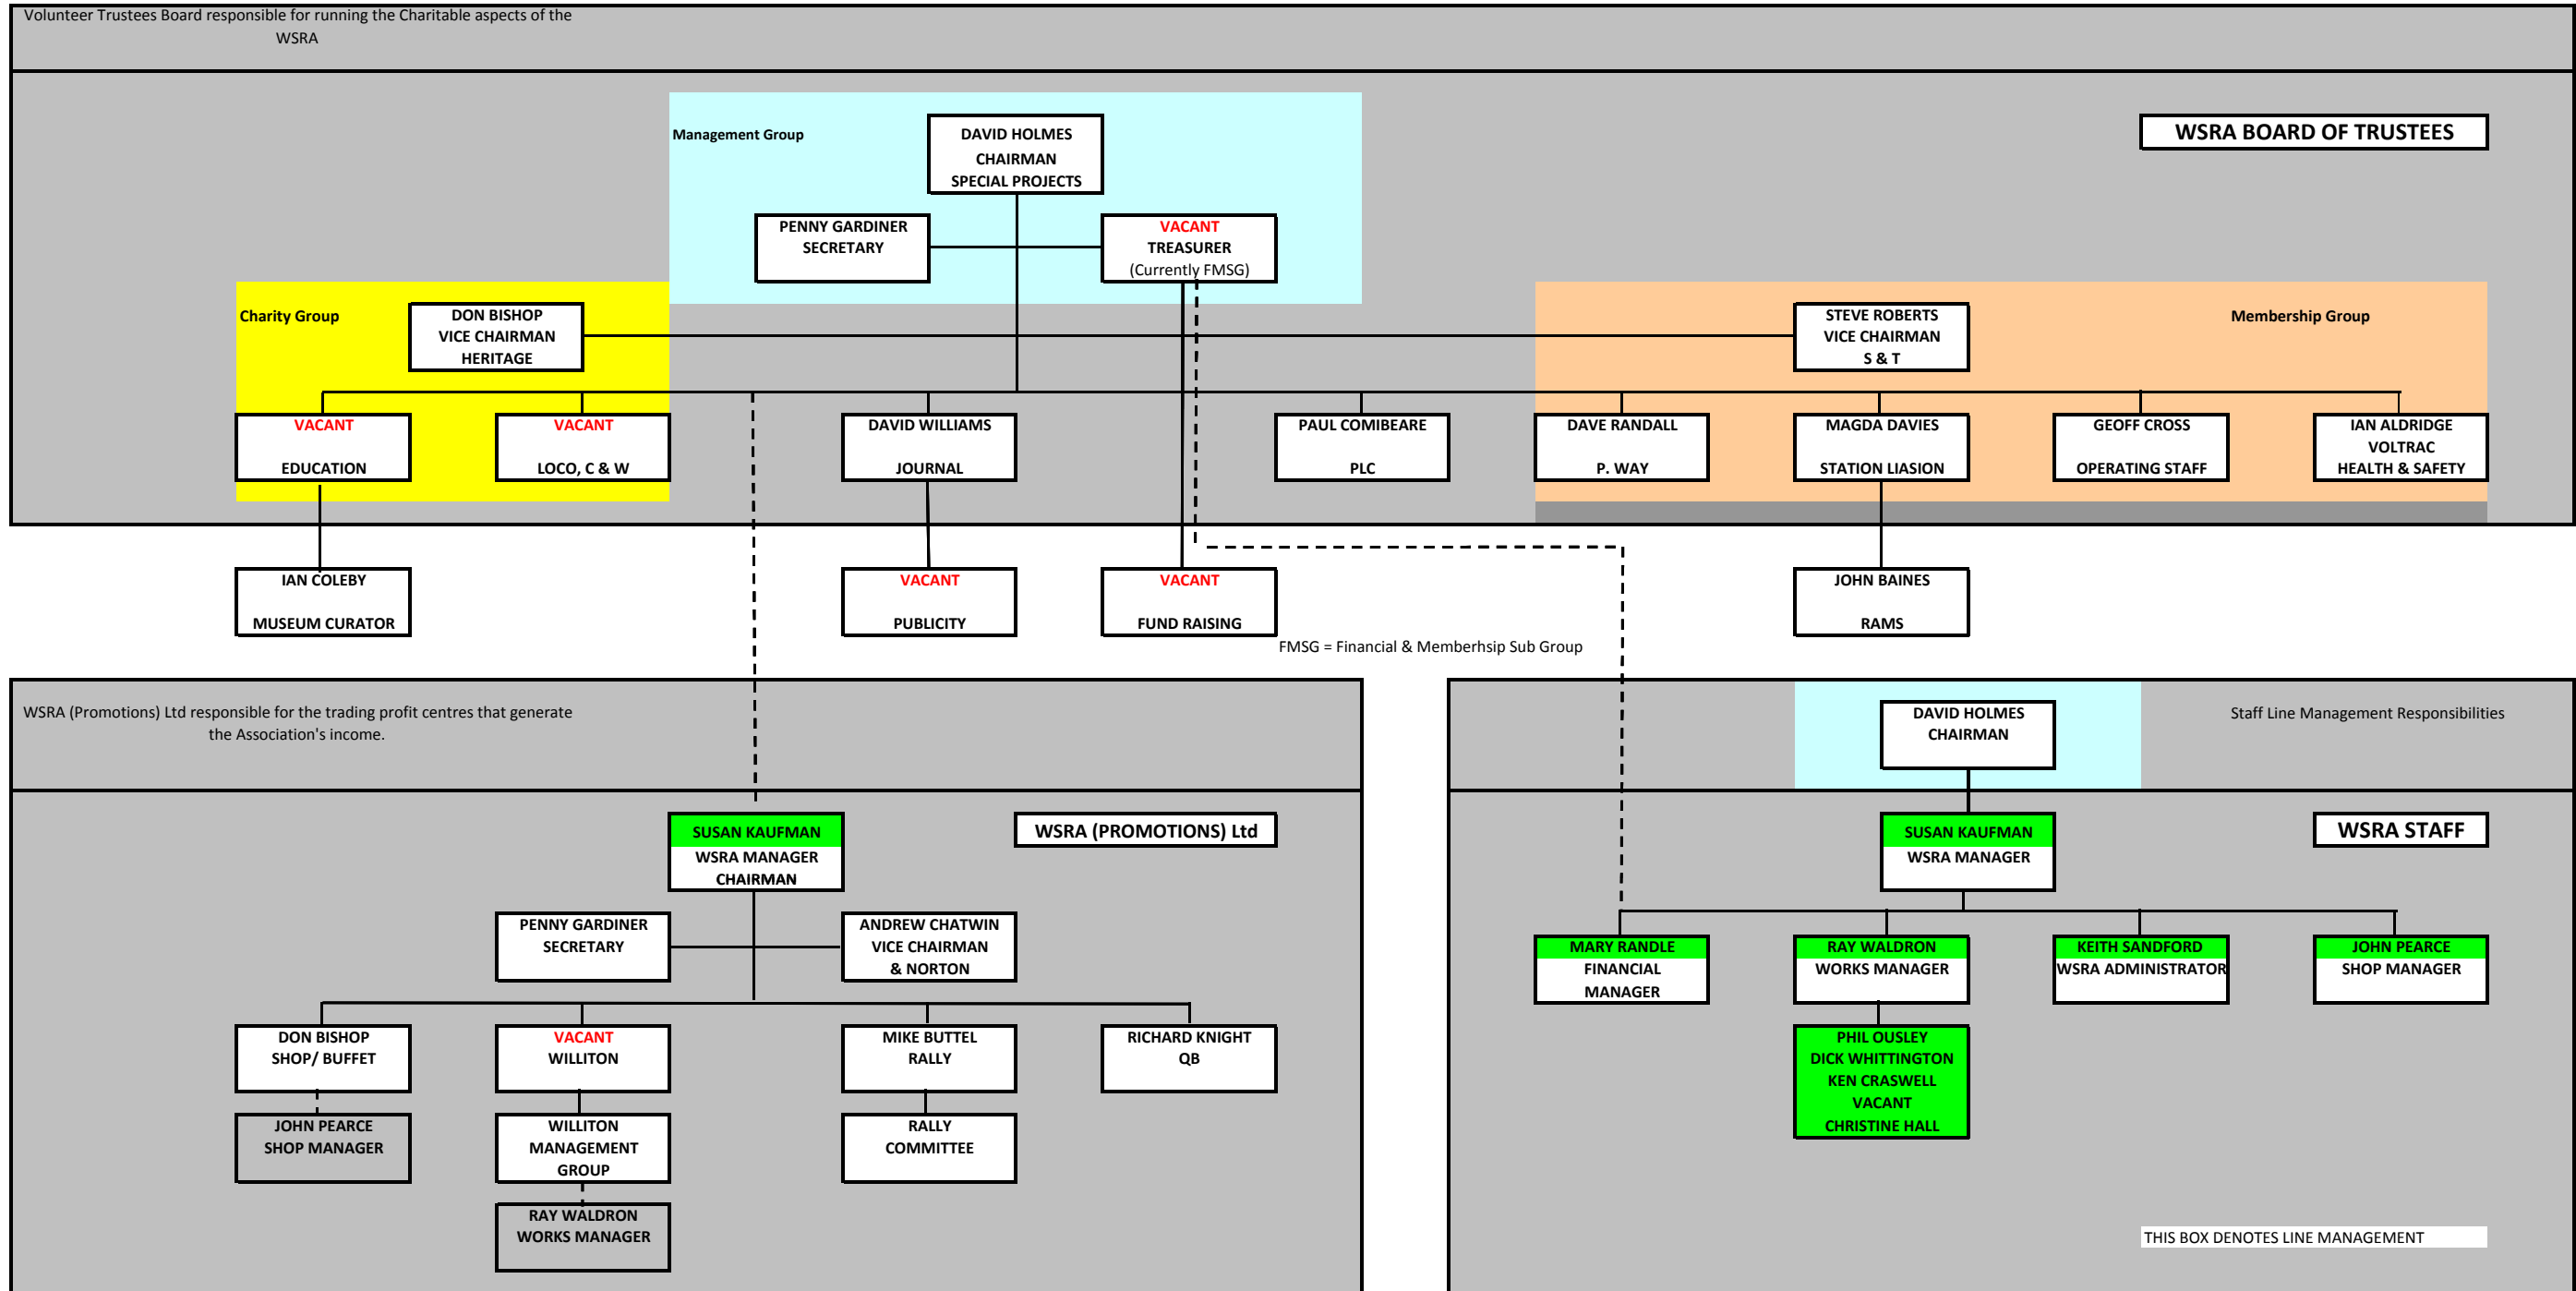

WEST SOMERSET RAILWAY ASSOCIATION

VOLUNTEERS

EVERY BOX RELIES ON THE FURTHER SUPPORT OF VOLUNTEERS
THANK YOU FOR YOUR TIME, EFFORT AND ASSISTANCE